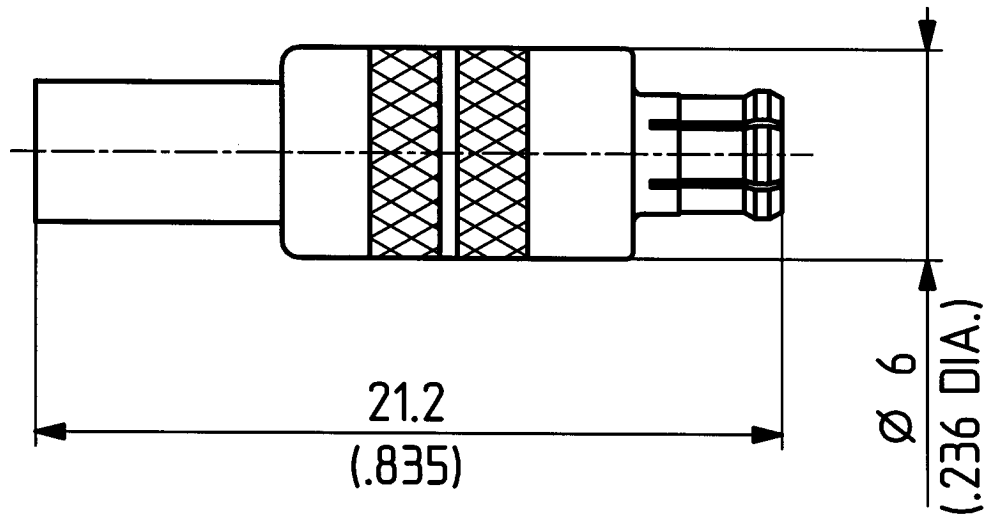

	date	sign
drawn	18.10.01	4515/H.G.
checked	18.10.01	4726/Bom
approved	18.10.01	4726/Bom

11 MCX-75-2-6

H+S 701 4.4.8.05

scale

5:1

HUBER + SUHNER
CH-ITC-RBS-CON

dimensions in mm

drawing number