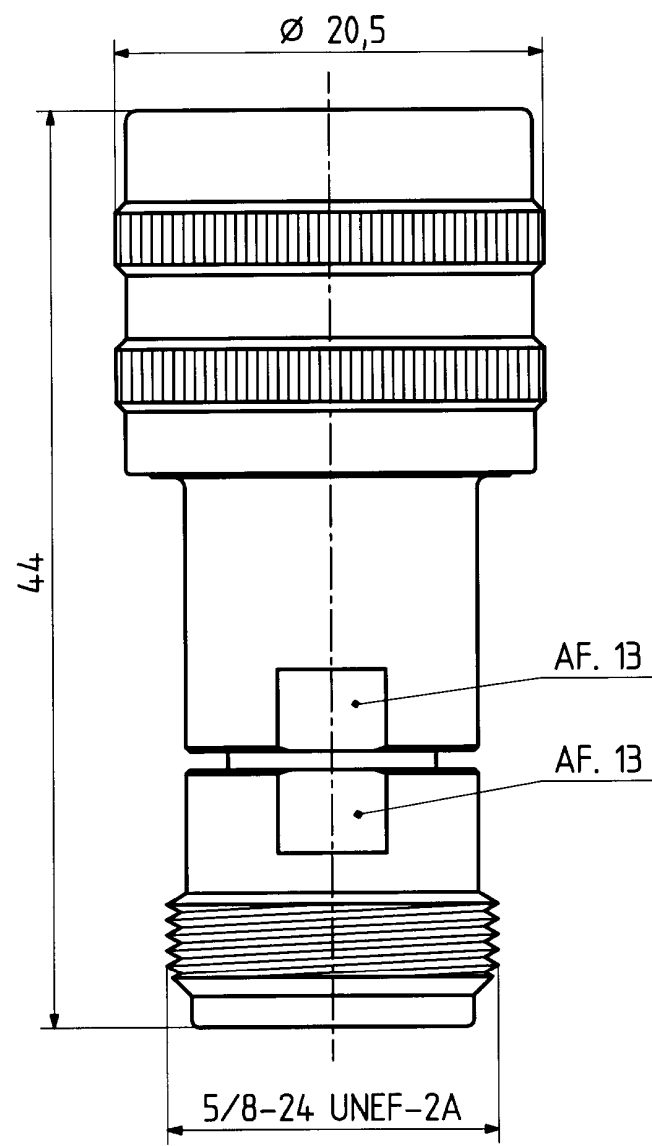

	date	sign
drawn	31.08.00	4726/Bom
checked	31.08.00	4728/GH
approved	31.08.00	4728/GH

H+S 701 448.05

scale
3 : 1

HUBER + SUHNER RFX

drawing number
4.13.21285

index
b

dimensions in mm

OZ drawing :