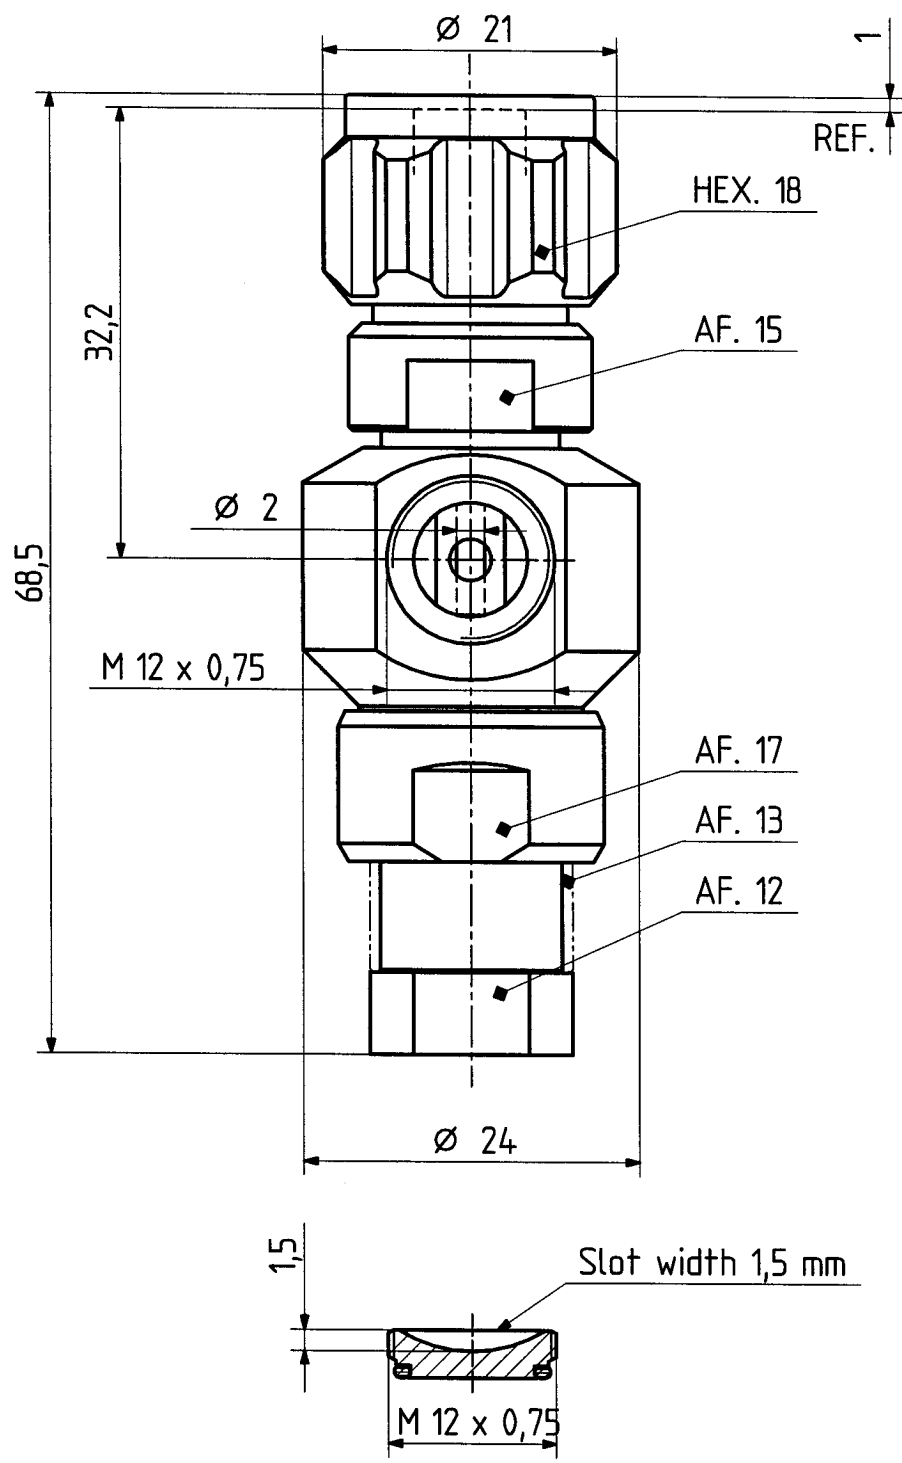

	date	sign
drawn	17.10.02	472B/CHU
checked	18.10.02	4469/Kr
approved	18.10.02	4469/Kr

cable shortening dimension

H+S 701 448.05

scale  
2 : 1

HUBER + SUHNER  
CH-ITC-RBS-CON

dimensions in mm

drawing number  
4.13.33483

OZ drawing : OZ.00.4.13.0556

Index  
b