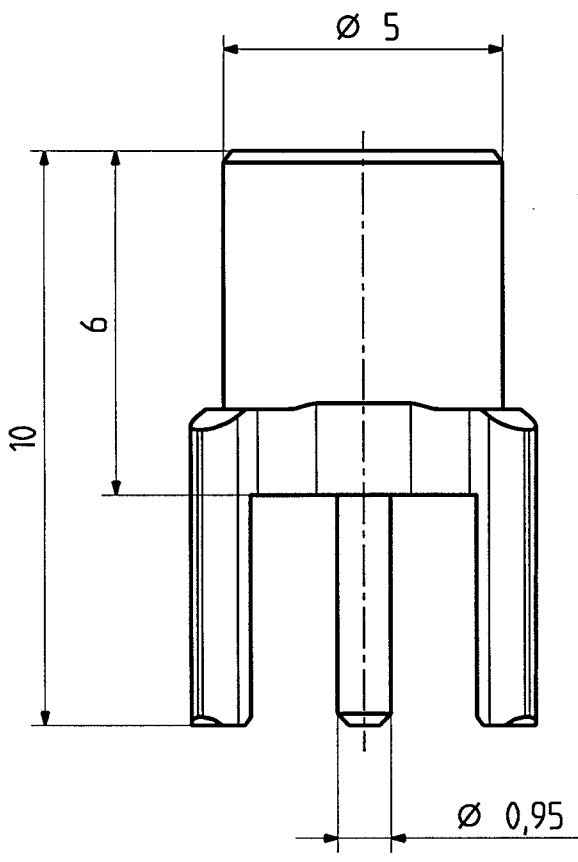

	date	sign
drawn	23.11.98	4540/PM
checked	30.3.99	4587/LL
approved	22.4.99	4587/LL

mounting hole

H+S 701 4.6.05

scale
8:1

HUBER + SUHNER RFX

drawing number

4.13.31185

Index

a

dimensions in mm

OZ drawing :