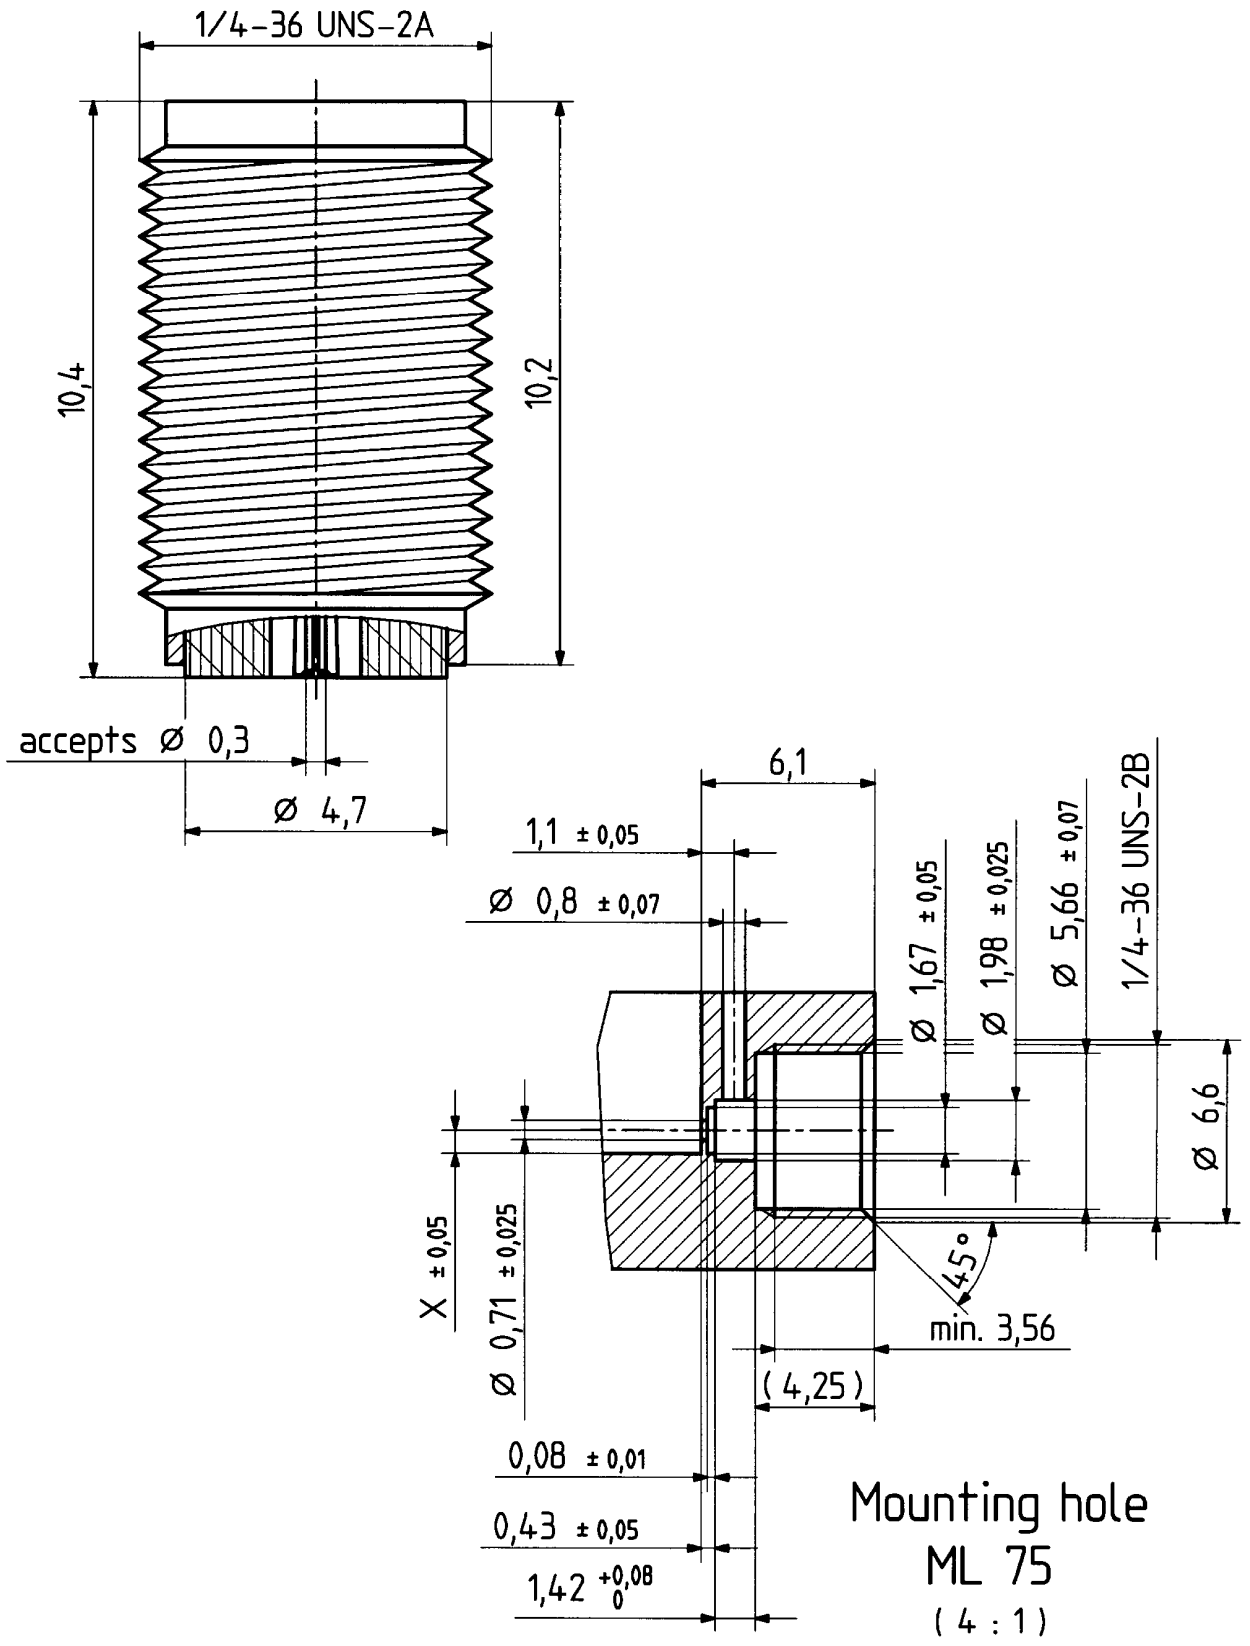

	date	sign
drawn	06.07.00	4726/Bom
checked	6.7.00	495
approved	6.7.00	495

H+S 701 448.05

scale
8 : 1

 HUBER + SUHNER RFX

drawing number
4.13.33322

Index
a

OZ drawing :

dimensions in mm