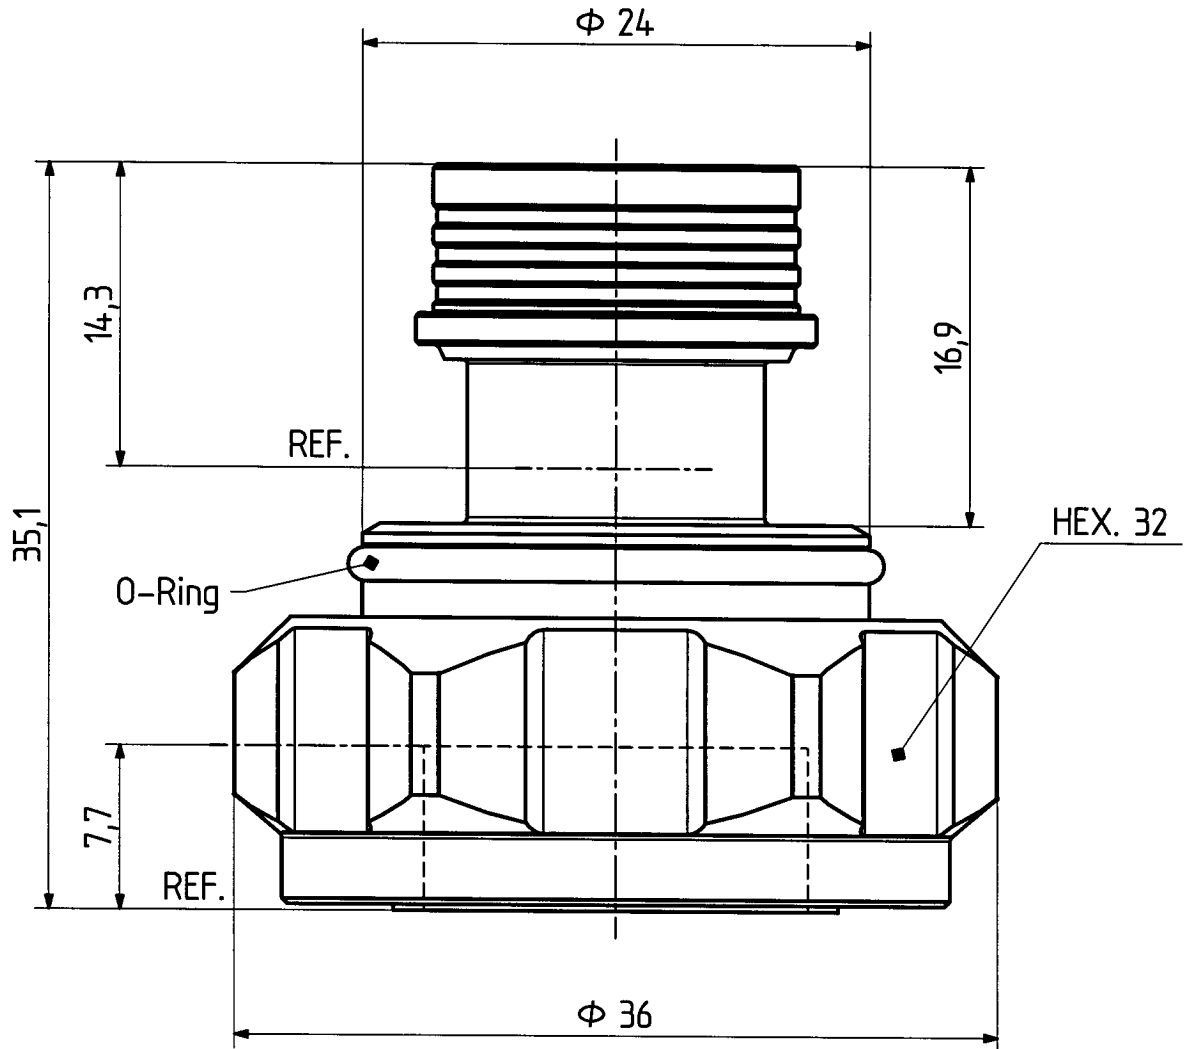

	date	sign
drawn	17.07.02	4469/KRI
checked	23.7.02	4727/Am
approved	23.7.02	4727/Am

H+S 701 448.05

scale

3 : 1

HUBER + SUHNER  
CH-ITC-RBS-CON

dimensions in mm

drawing number

4.13.35030

Index

a

OZ drawing : OZ.