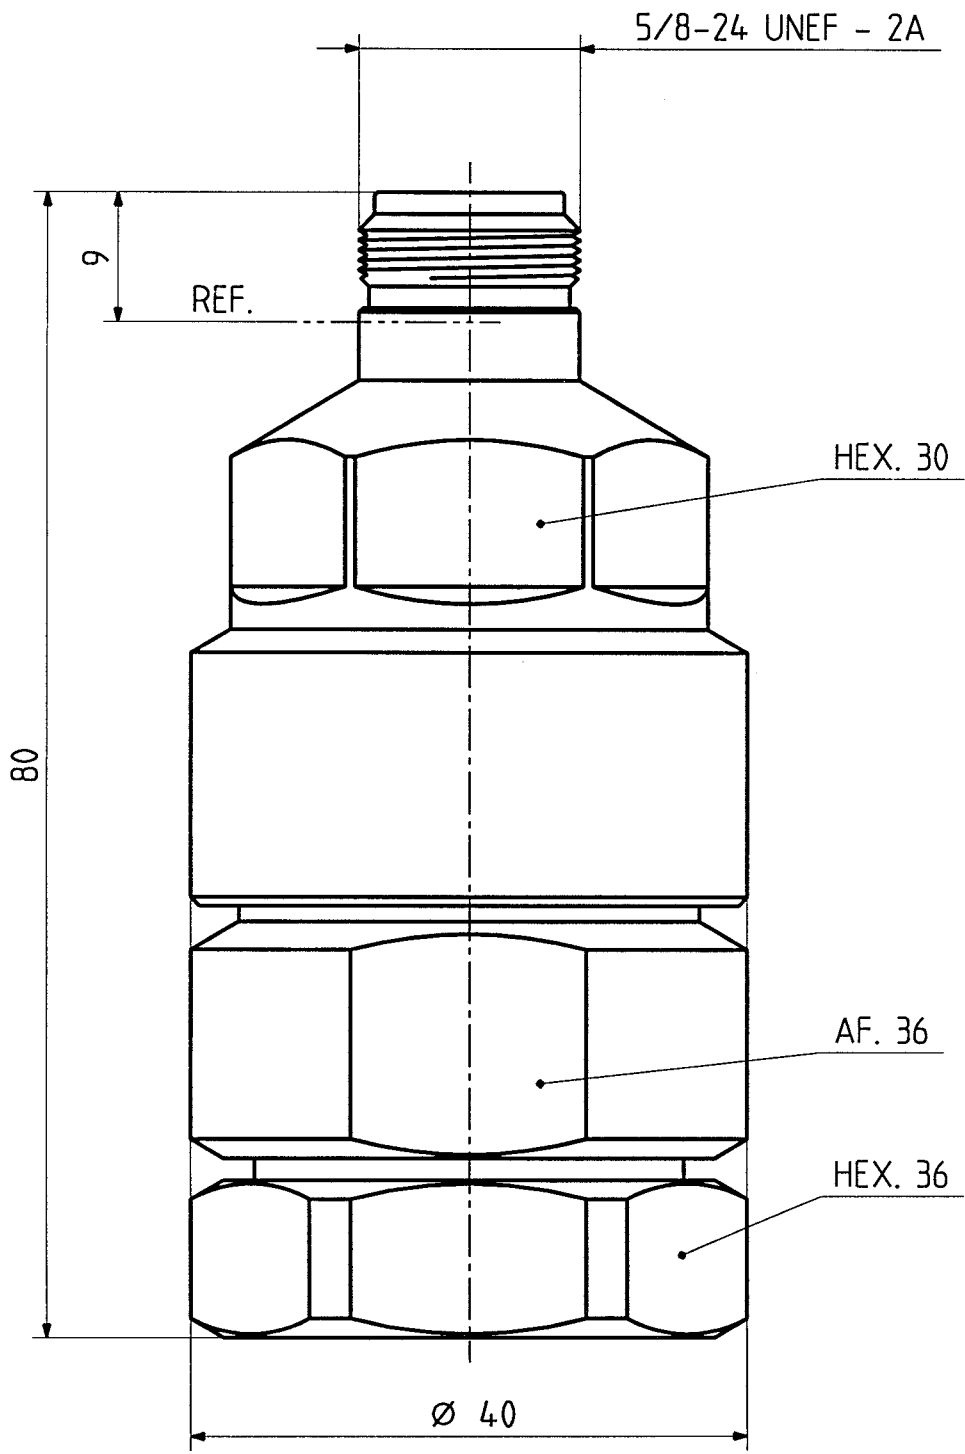

	date	sign
drawn	10.06.99	4.359/FJO
checked	14.6.99	4283/ksx
approved	14.6.99	4283/ksx

cable shortening dimension

scale 1 : 2

H+S 701 4.4.8.05

scale  
2 : 1

HUBER + SUHNER RFX

dimensions in mm

drawing number  
4.13.31604

Index  
C

OZ drawing :