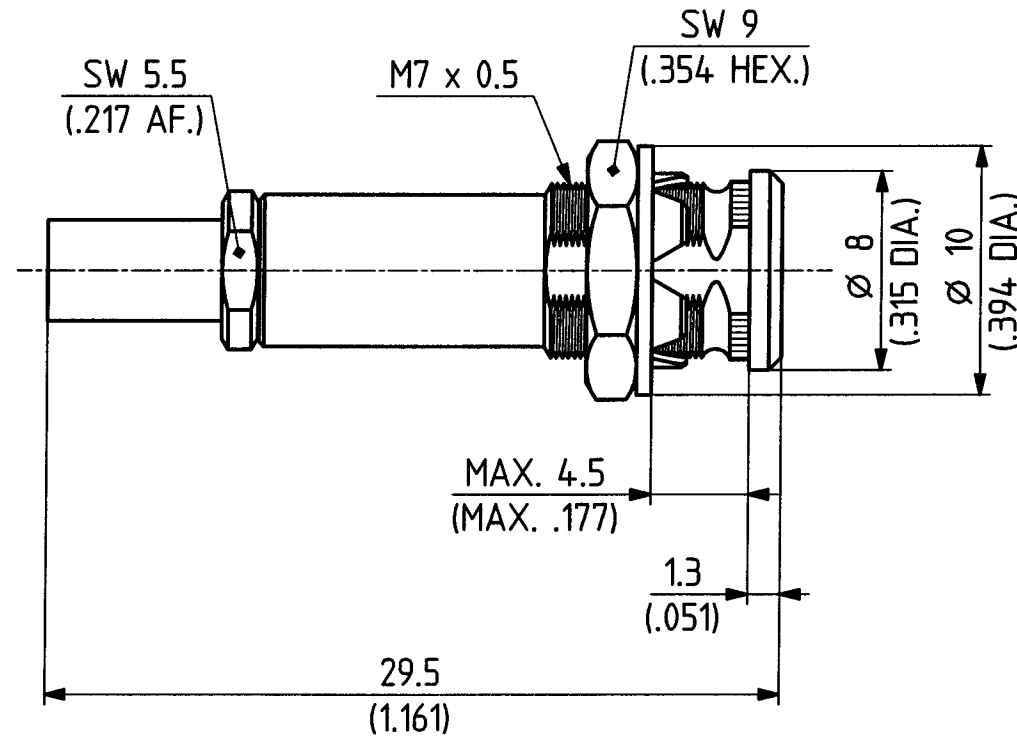

ML 99

	date	sign
drawn	07.06.02	4515/H.G.
checked	07.06.02	4728/EM
approved	07.06.02	4728/EM

scale  
5:1

dimensions in mm

HUBER + SUHNER CH-ITC-RBS-CON

OZ drawing :

drawing number  
3.13.07185\_1

Index  
C