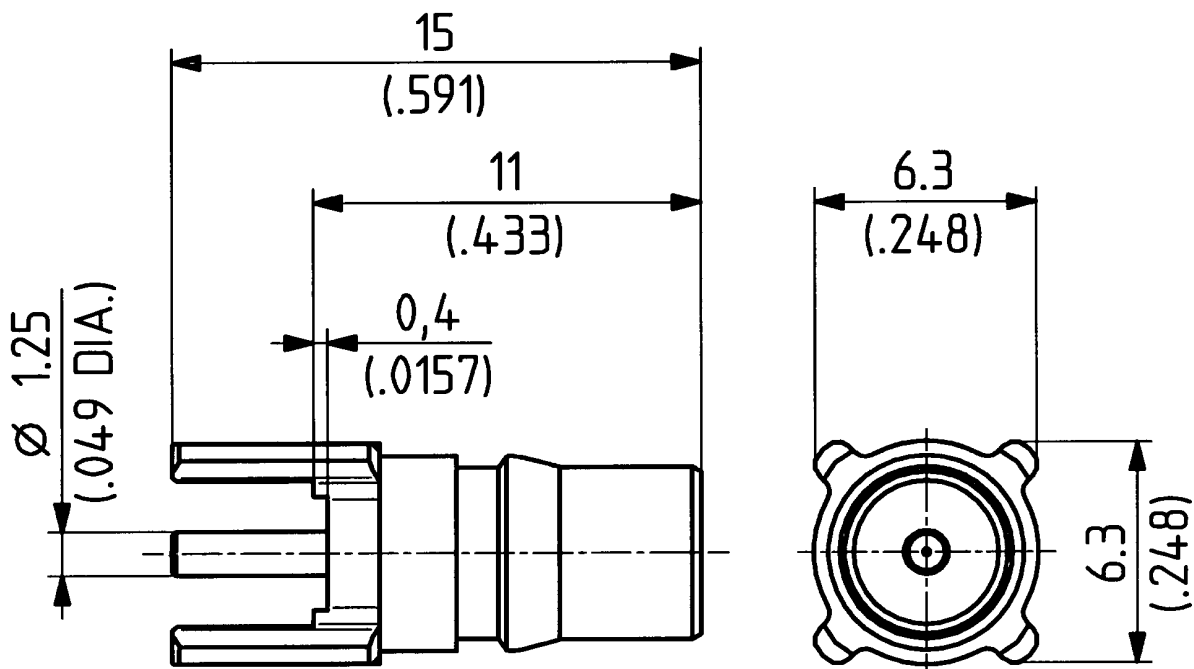

	date	sign
drawn	26.04.01	4101/BRK
checked	02.05.01	4662/LL
approved		

H+S 701.448.05

scale

5 : 1

HUBER + SUHNER
CH-ITC-RBS-CON

dimensions in mm

drawing number

4.13.33907_1

OZ drawing :

Index

a