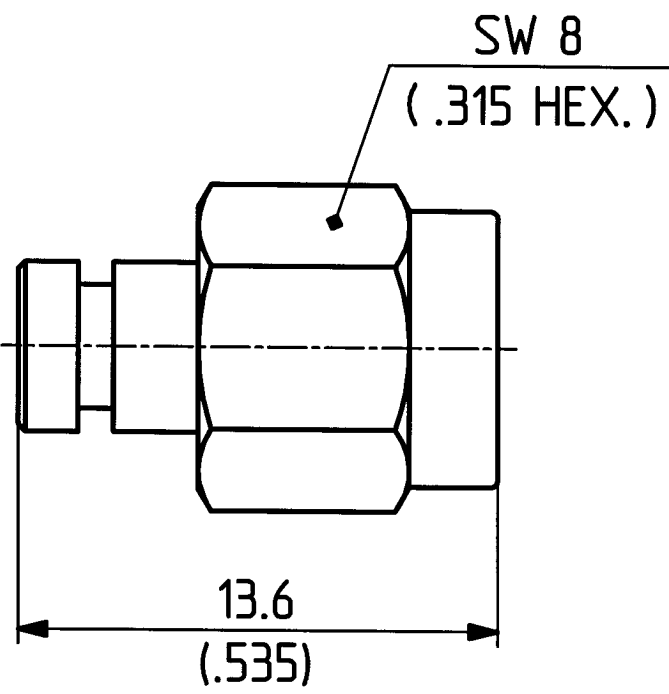

H+S 701 4.48.05

scale 5 : 1	 HUBER + SUHNER CH-ITC-IND	drawing number 4.13.35398_1	Index a
		dimensions in mm	OZ drawing : OZ.