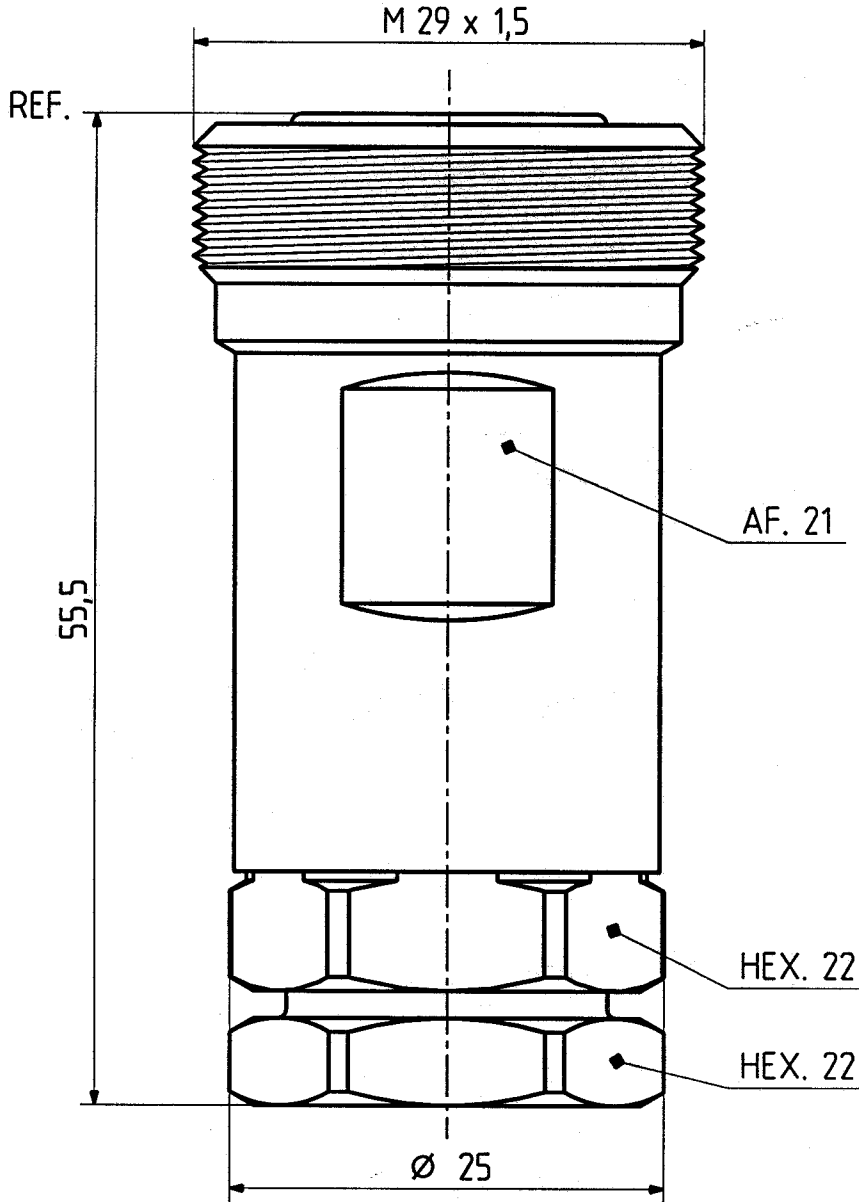

	date	sign
drawn	14.01.99	4515/H.G.
checked	15.3.99	47831/bee
approved	15.3.99	47831/lee

cable shortening dimension

scale 1 : 1,6

H+S 701 448.05

scale  
2,5 : 1

HUBER + SUHNER RFX

dimensions in mm

drawing number

4.13.31399

Index

a

OZ drawing :