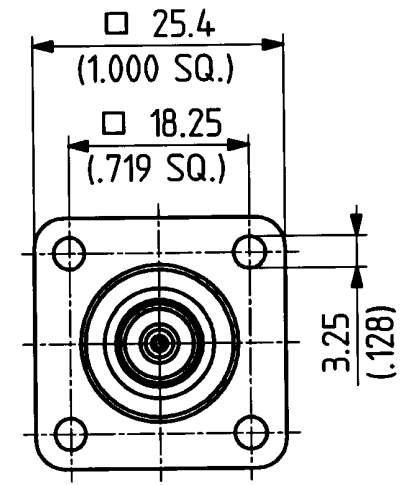

	date	sign
drawn	21.08.00	4.726/KBJ
checked	25.8.00	[Signature]
approved	25.8.00	[Signature]

scale
2:1

dimensions in mm

OZ drawing :

drawing number
3.13.334-22_1

Index
a