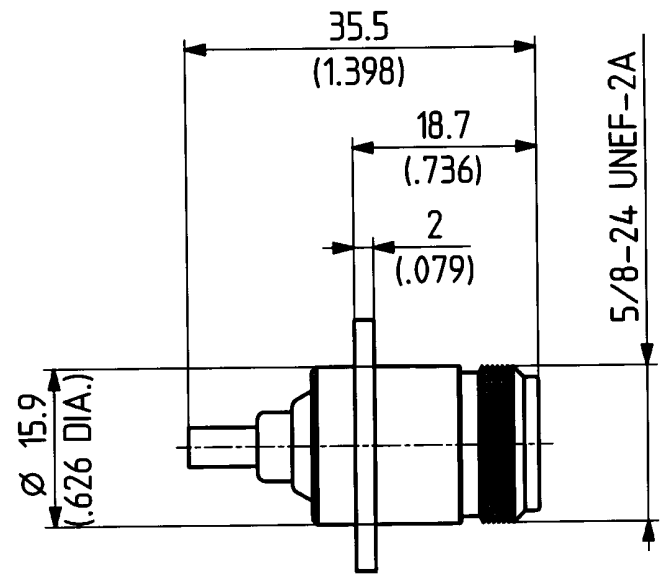

	date	sign
drawn	21.08.00	4.726/KBJ
checked	25.8.00	[Signature]
approved	25.8.00	[Signature]

scale
2:1

dimensions in mm

OZ drawing :

drawing number
3.13.334-22_1

Index
a