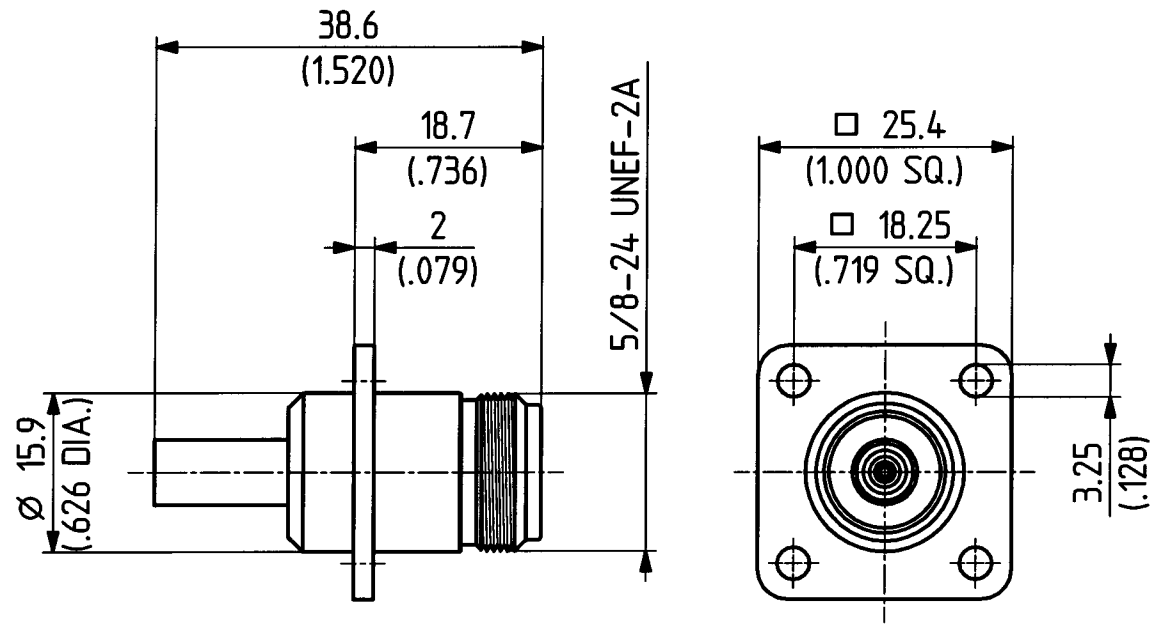

ML 14

	date	sign
drawn	06.06.01	4728/CHU
checked	7.6.01	4605/gls
approved	7.6.01	4605/gls

scale
2:1

dimensions in mm

HUBER + SUHNER CH-ITC-RBS-CON

OZ drawing :

drawing number
3.13.03913_1

index
b