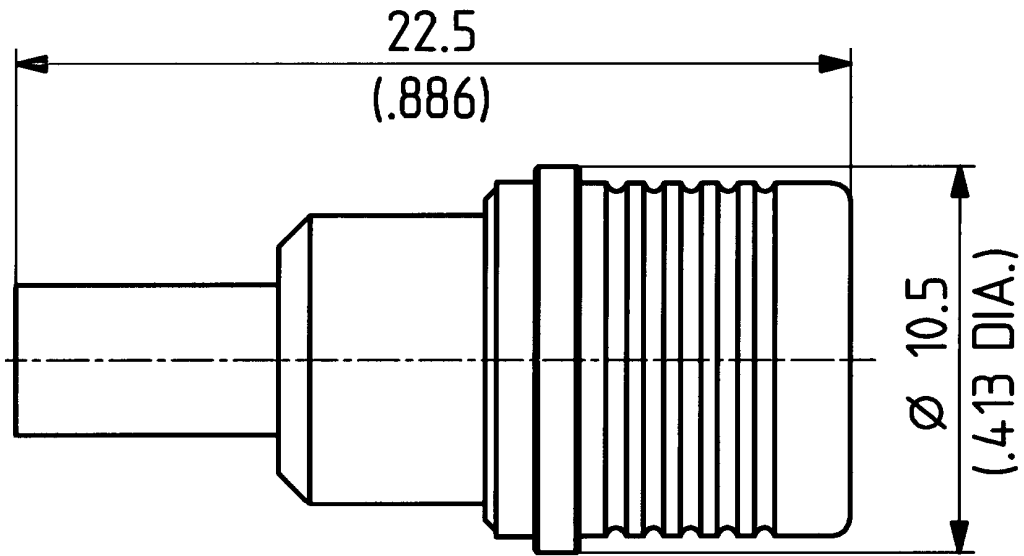

	date	sign
drawn	03.04.01	4820/CEL
checked	05.04.01	4662/LL
approved	05.04.01	4662/LL

11 QMA-50-2-2

scale

5:1

HUBER + SUHNER RFX

dimensions in mm

drawing number

4.13.33054_1