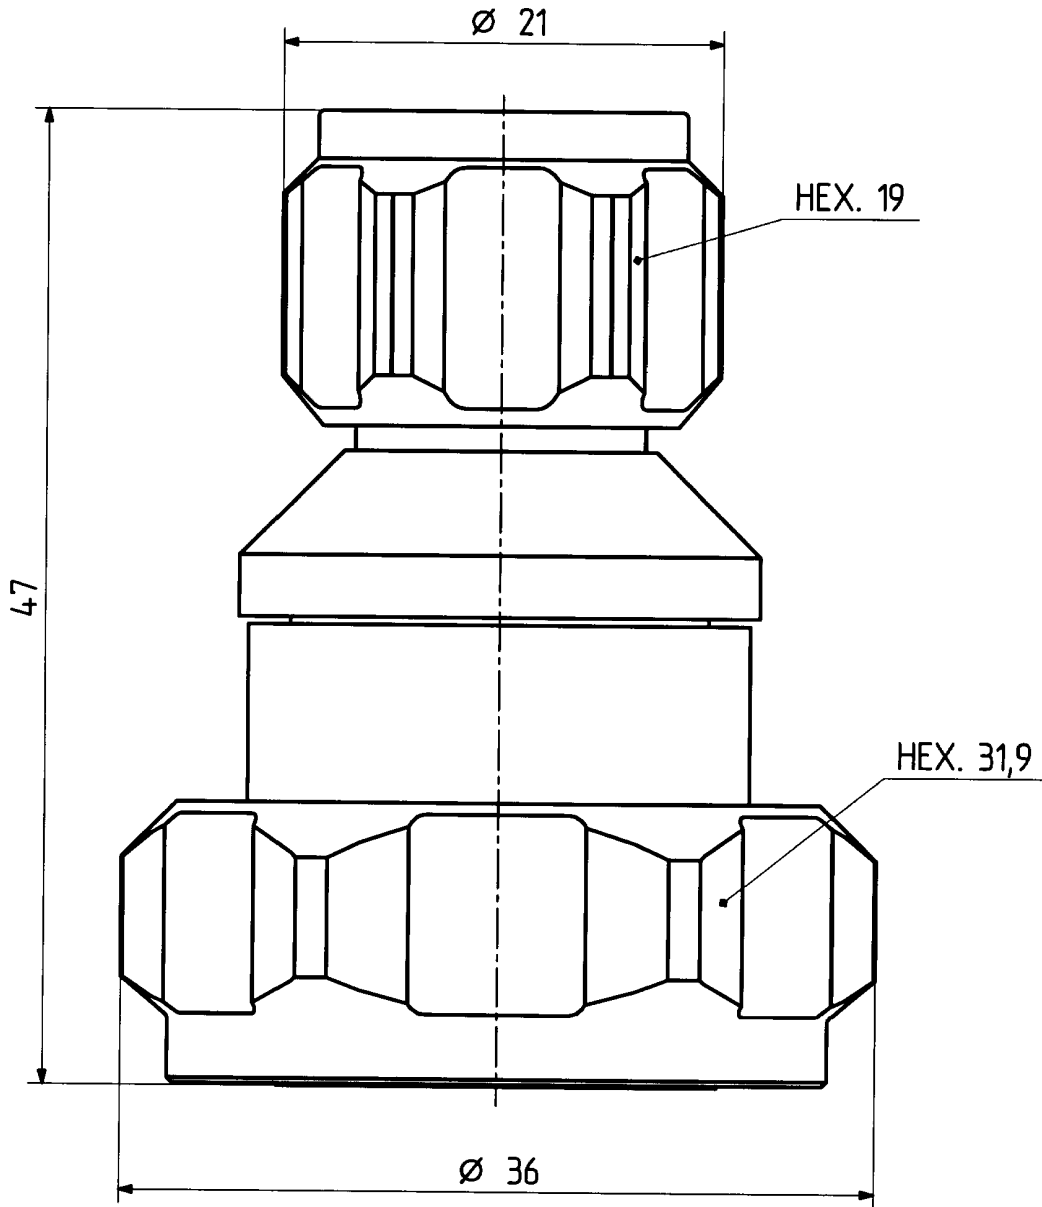

	date	sign
drawn	10.12.99	4726/Bom
checked	10.12.99	457516/Am
approved	10.12.99	457516/Am

H+S 701 448.05

scale

3 : 1

HUBER + SUHNER RFX

drawing number

4.13.00047

Index

b

dimensions in mm

OZ drawing :