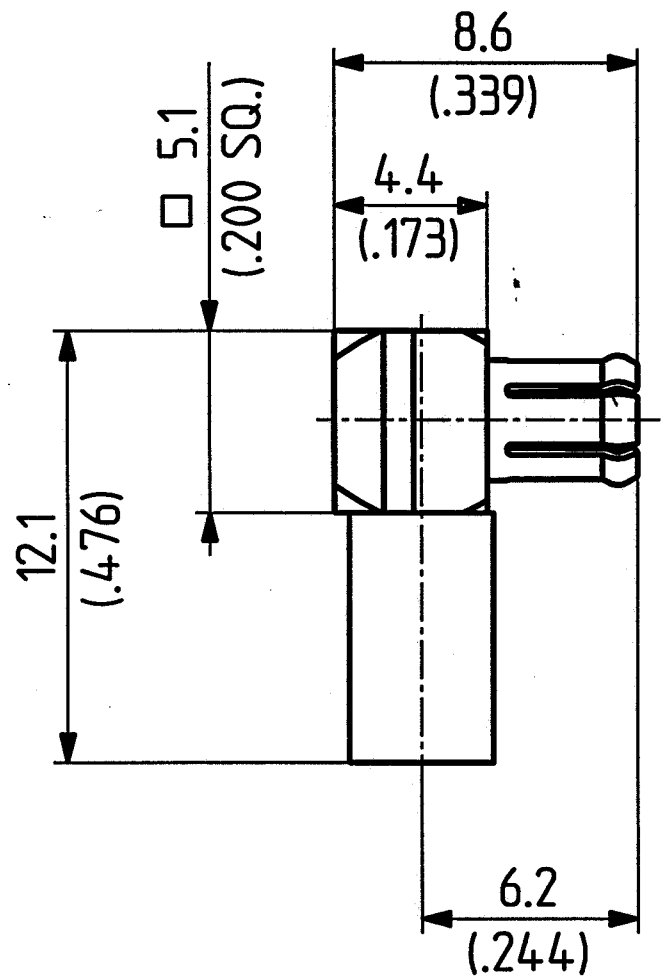

	date	sign
drawn	13.08.99	4727/NIS
checked	18.8.99	4727/H.S.
approved	18.8.99	4727/H.S.

16 MCX-50-2-14

16 MCX-50-1-7

H+S 701 448.05

scale
5:1
⚠ Ⓢ

HUBER + SUHNER RFX

dimensions in mm

drawing number
4.13.32263_1

OZ drawing :

Index
a