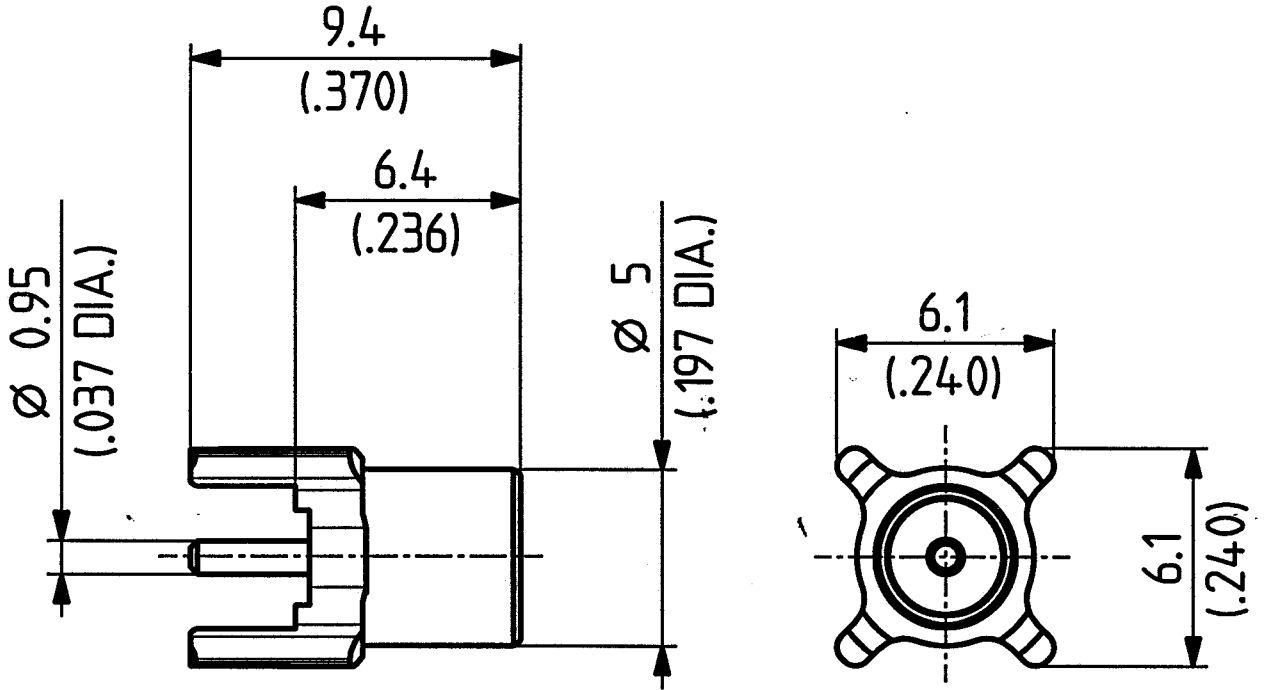

type : 82 MCX-50-0-19

	date	sign
drawn	17.08.99	4727/NIS
checked	18.8.99	4727 H.S.G.
approved	18.8.99	4727 H.S.

scale

5:1

HUBER + SUHNER RFX

dimensions in mm

drawing number

4.13.32277\_1