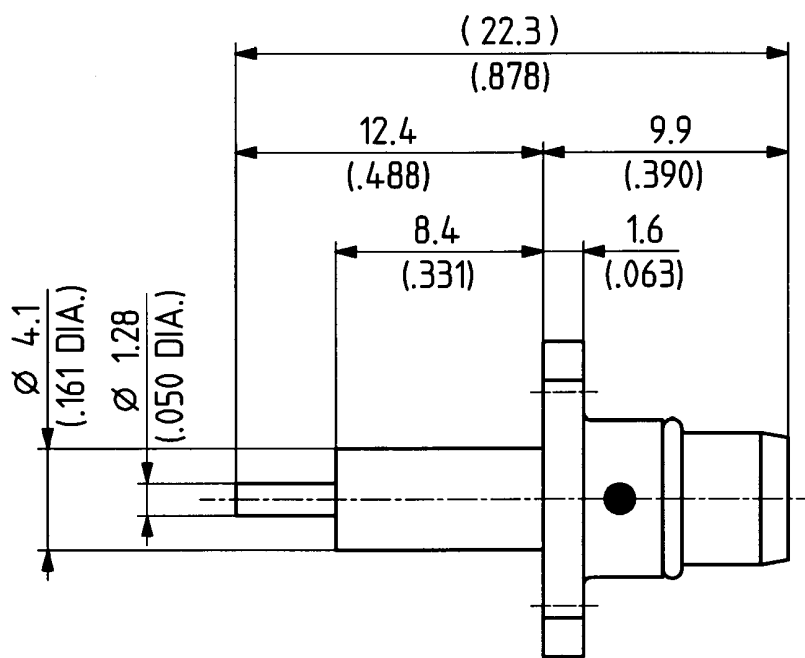

	date	sign
drawn	10.04.00	4726/KRI
checked	11.4.00	4777/KRI
approved	12.8.00	4777/KRI

scale

5:1

dimensions in mm

HUBER + SUHNER RFX

OZ drawing :

drawing number

3.13.17751_1