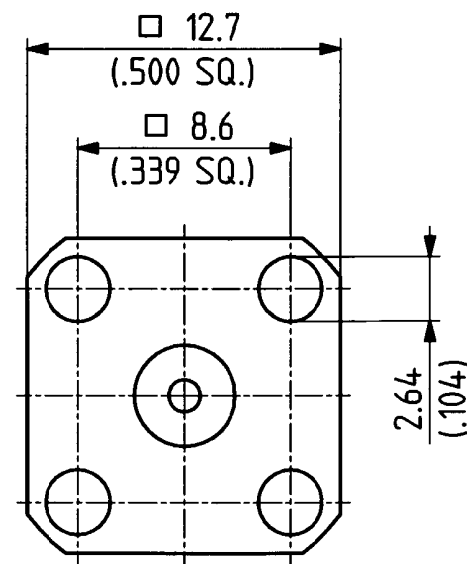

	date	sign
drawn	10.04.00	4726/KRI
checked	11.4.00	4777/KRI
approved	12.8.00	4777/KRI

scale

5:1

dimensions in mm

HUBER + SUHNER RFX

OZ drawing :

drawing number

3.13.17751_1