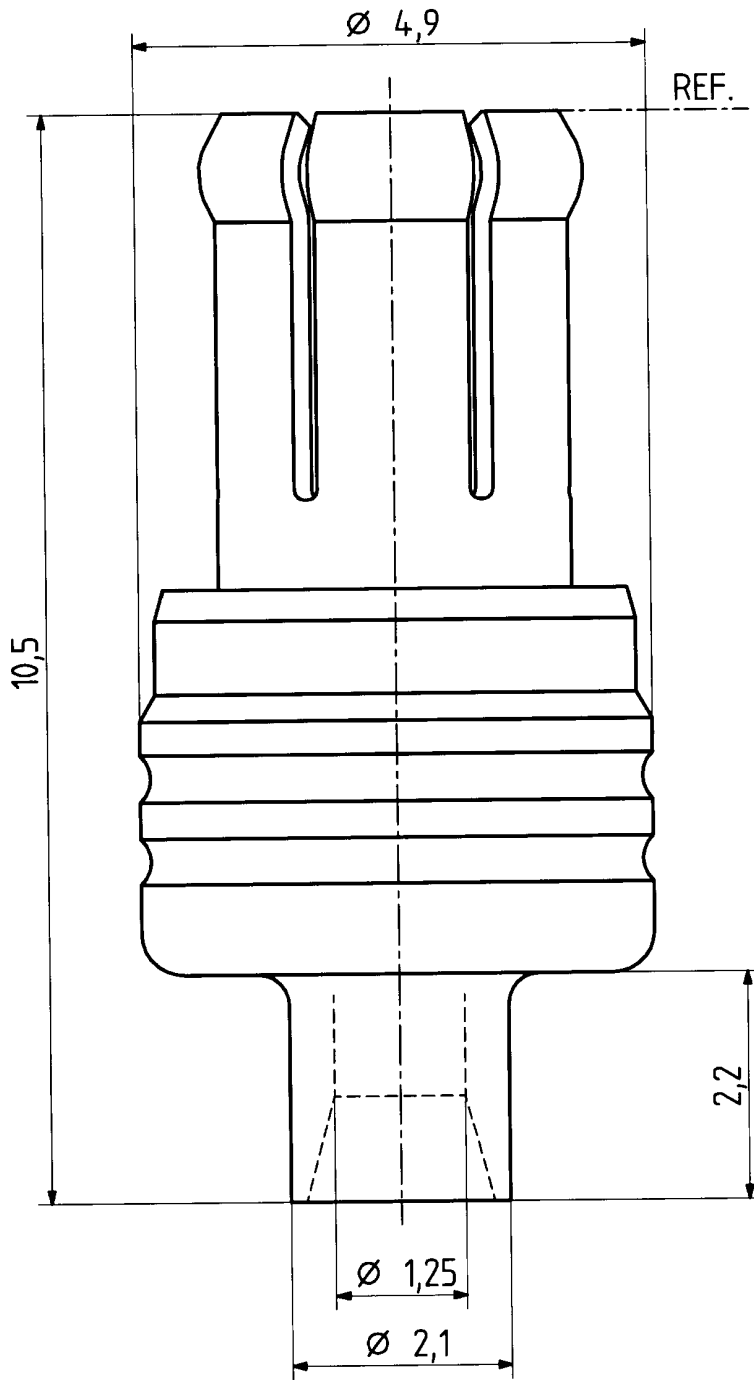

type : 11 MCX-50-1-14		date	sign
drawn	11.07.00	4726/Bom	
checked	123.00	YABG	
approved	123.00	YABG	

scale
15 : 1

HUBER + SUHNER RFX

drawing number	Index
4.13.33336	a
OZ drawing : 00.4.13.0585	

dimensions in mm