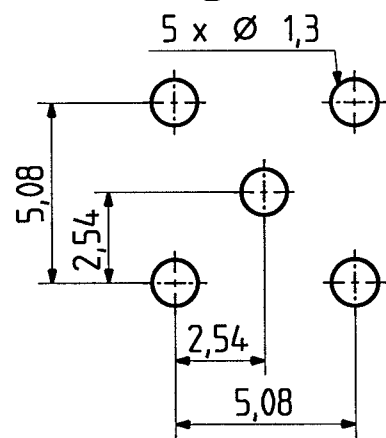

	date	sign
drawn	21.04.99	4726/SMA
checked	21.4.99	4726/Born
approved	21.4.99	4726/Born

Mounting hole ML 15

H+S 701 4.4.8.05

scale

10 : 1

HUBER + SUHNER RFX

dimensions in mm

drawing number

4.13.31183

Index

b

OZ drawing :