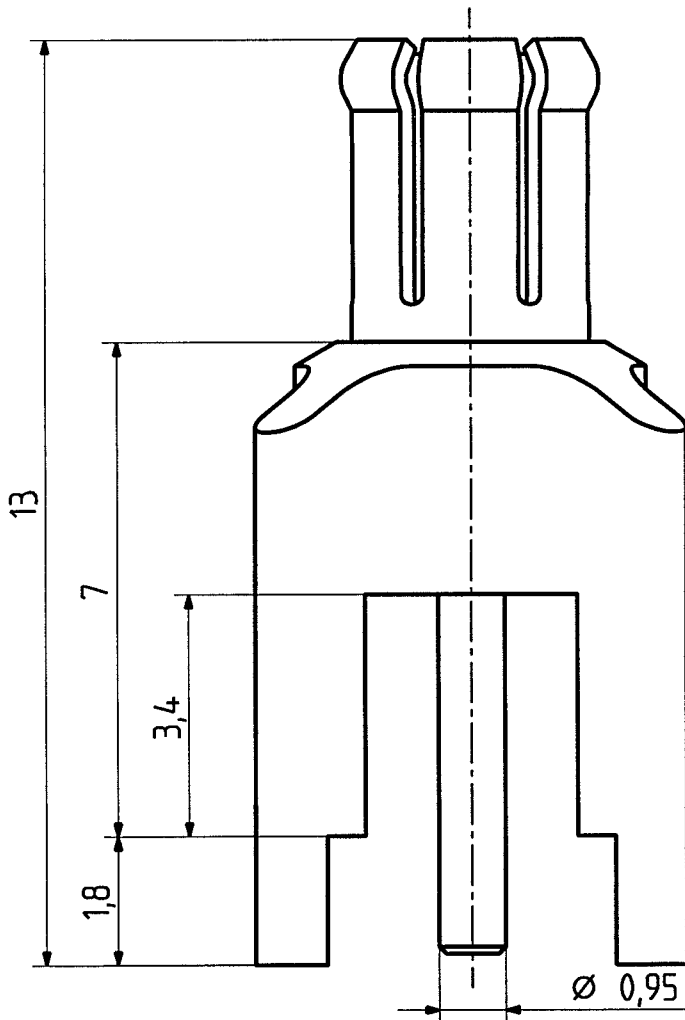

	date	sign
drawn	21.04.99	4726/SMA
checked	21.4.99	4726/Born
approved	21.4.99	4726/Born

Mounting hole ML 15

H+S 701 4.4.8.05

scale

10 : 1

HUBER + SUHNER RFX

dimensions in mm

drawing number

4.13.31183

Index

b

OZ drawing :