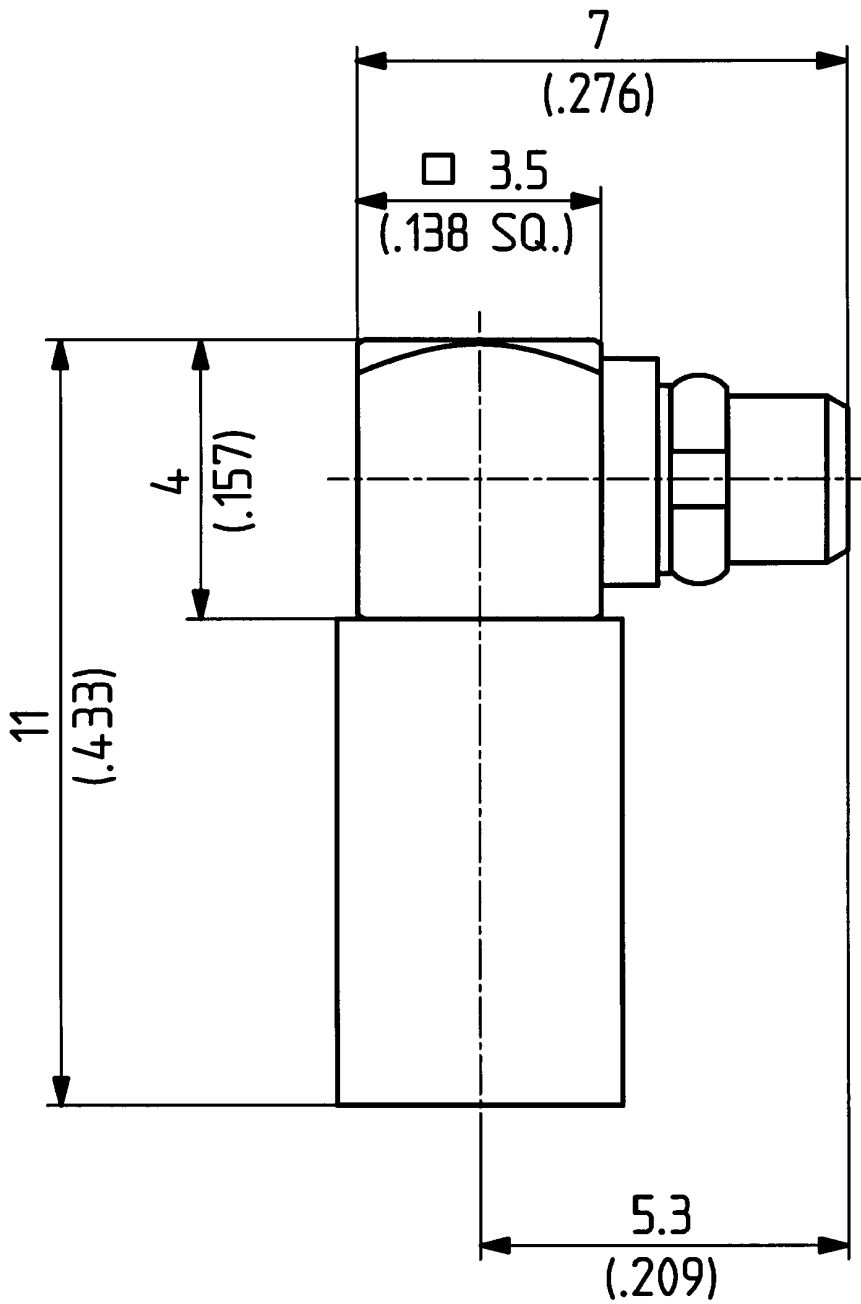

	date	sign
drawn	07.04.00	4726/Bom
checked	10.4.00	47181 P.B.
approved	10.4.00	47181 P.B.

16 MMCX-50-2-4

16 MMCX-50-1-7

H+S 701 448.05

scale

10 : 1

HUBER + SUHNER RFX

drawing number

4.13.24022_1

Index

C

dimensions in mm

OZ drawing :