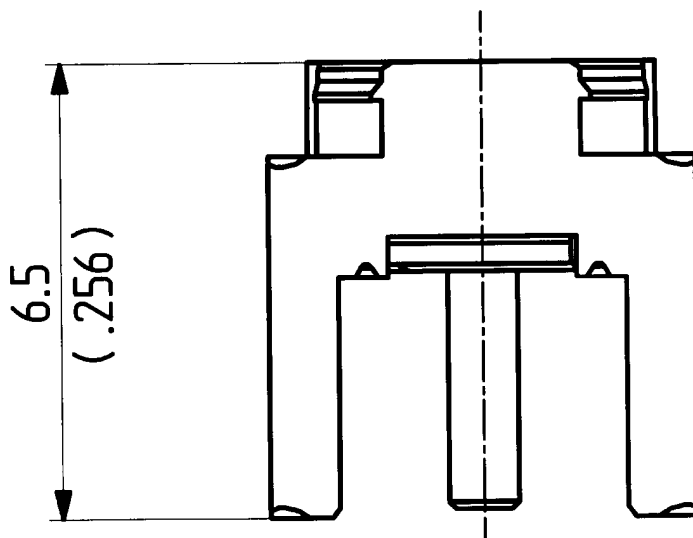

type : 82 MMBX-50-0-2 ML 15

	date	sign
drawn	16.09.99	4121/CHI
checked	24.09.99	4387/JL
approved	8.10.99	4387/JL

scale

10:1

HUBER + SUHNER RFX

dimensions in mm

drawing number

4.13.31897_1