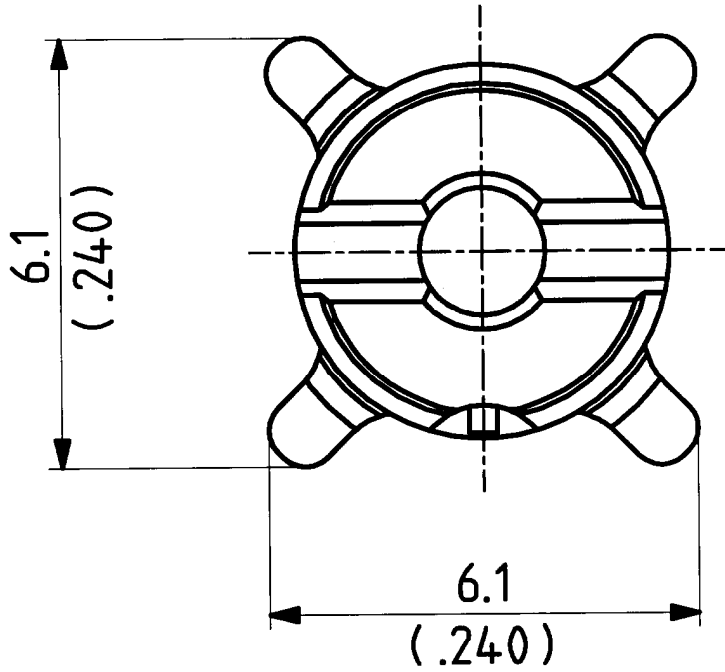

type : 82 MMBX-50-0-2 ML 15

	date	sign
drawn	16.09.99	4121/CHI
checked	24.09.99	4387/JL
approved	8.10.99	4387/JL

scale

10:1

HUBER + SUHNER RFX

dimensions in mm

drawing number

4.13.31897_1