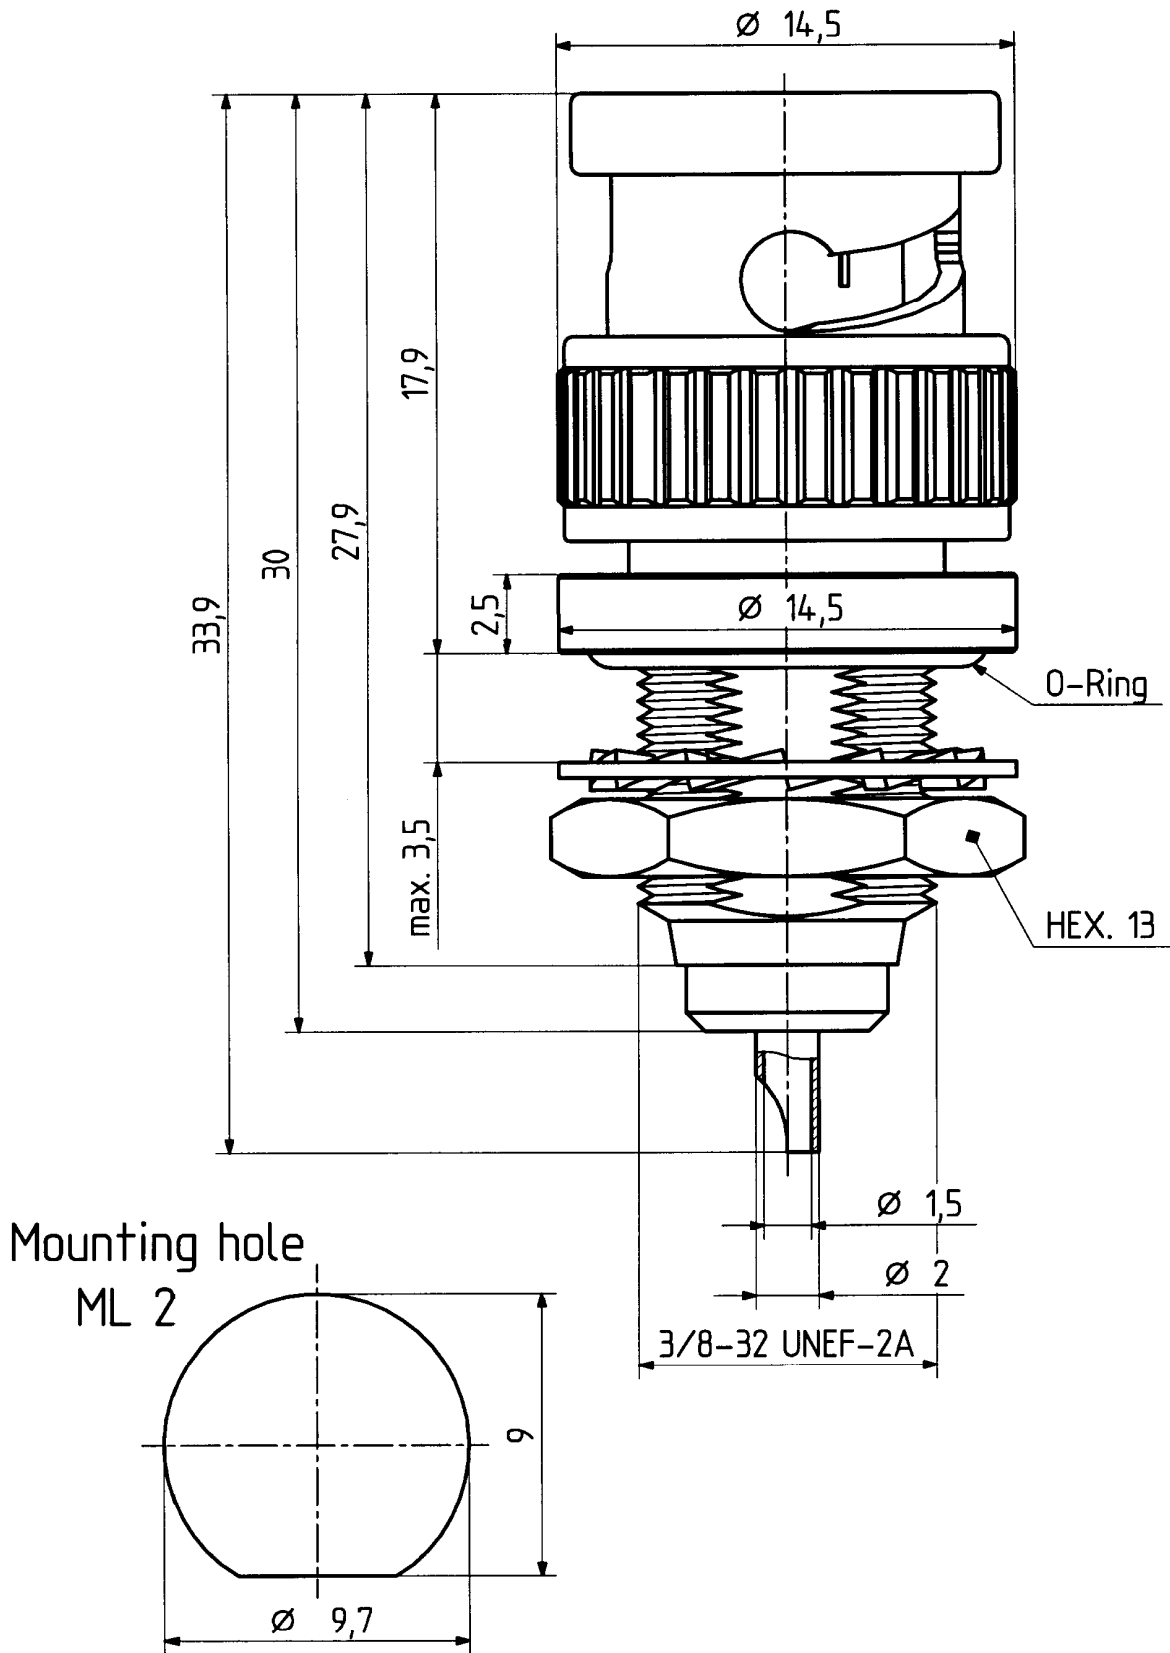

	date	sign
drawn	19.04.00	4726/Bom
checked	20.4.00	4728 / FuB
approved	20.4.00	4728 / FuB

H+S 701 448.05

scale  
4,5 : 1

HUBER + SUHNER RFX

dimensions in mm

drawing number

4.13.32802

OZ drawing :