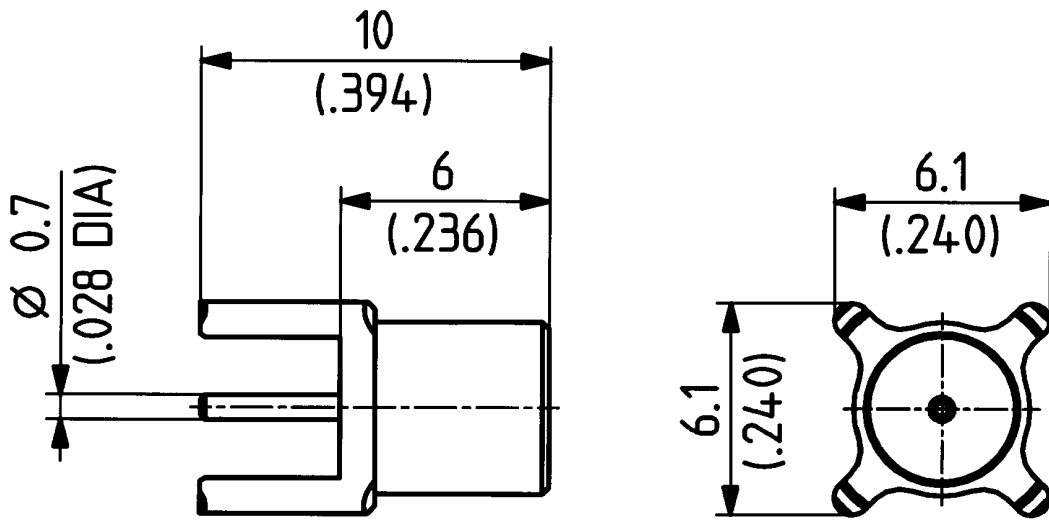

ML 15

	date	sign
drawn	11.08.00	4726/Bom
checked	15.8.00	4726/KD
approved	15.8.00	4726/KD

H+S 701 448.05

scale

5 : 1

HUBER + SUHNER RFX

dimensions in mm

drawing number

4.13.33393_1

Index

a

OZ drawing :