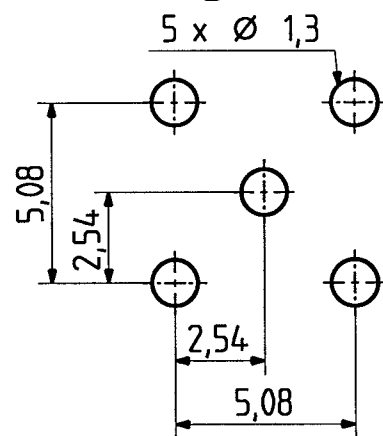

	date	sign
drawn	21.04.99	4726/SMA
checked	21.4.99	4726/Born
approved	21.4.99	4726/Born

Mounting hole ML 15

scale
10 : 1

HUBER + SUHNER RFX

dimensions in mm

drawing number

4.13.31183

Index

b

OZ drawing :