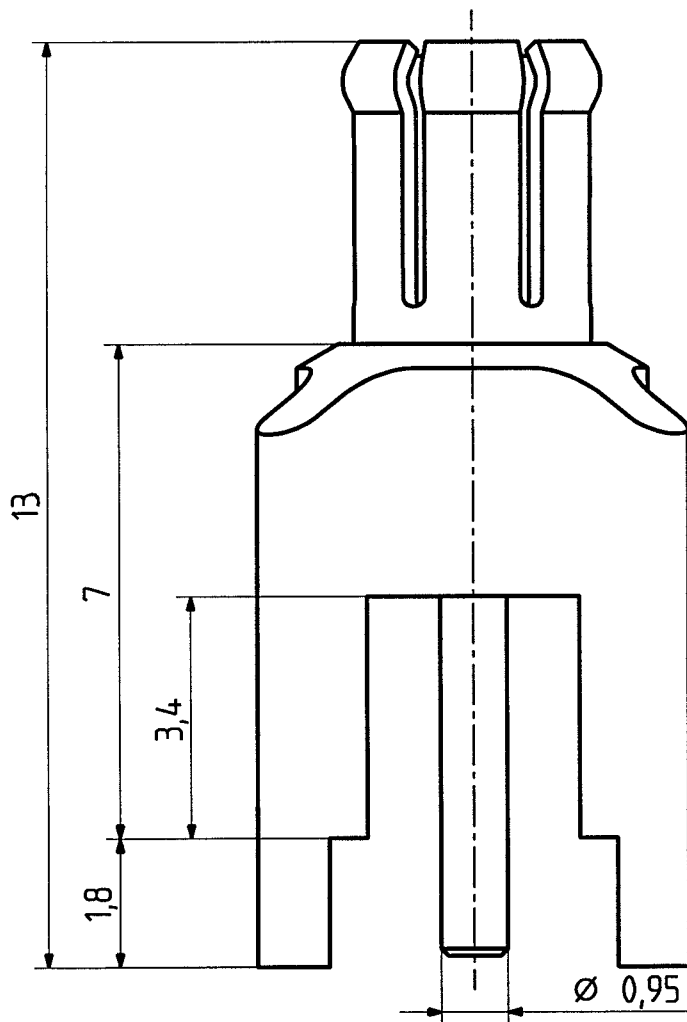

	date	sign
drawn	21.04.99	4726/SMA
checked	21.4.99	4726/Born
approved	21.4.99	4726/Born

Mounting hole ML 15

scale
10 : 1

HUBER + SUHNER RFX

dimensions in mm

drawing number

4.13.31183

Index