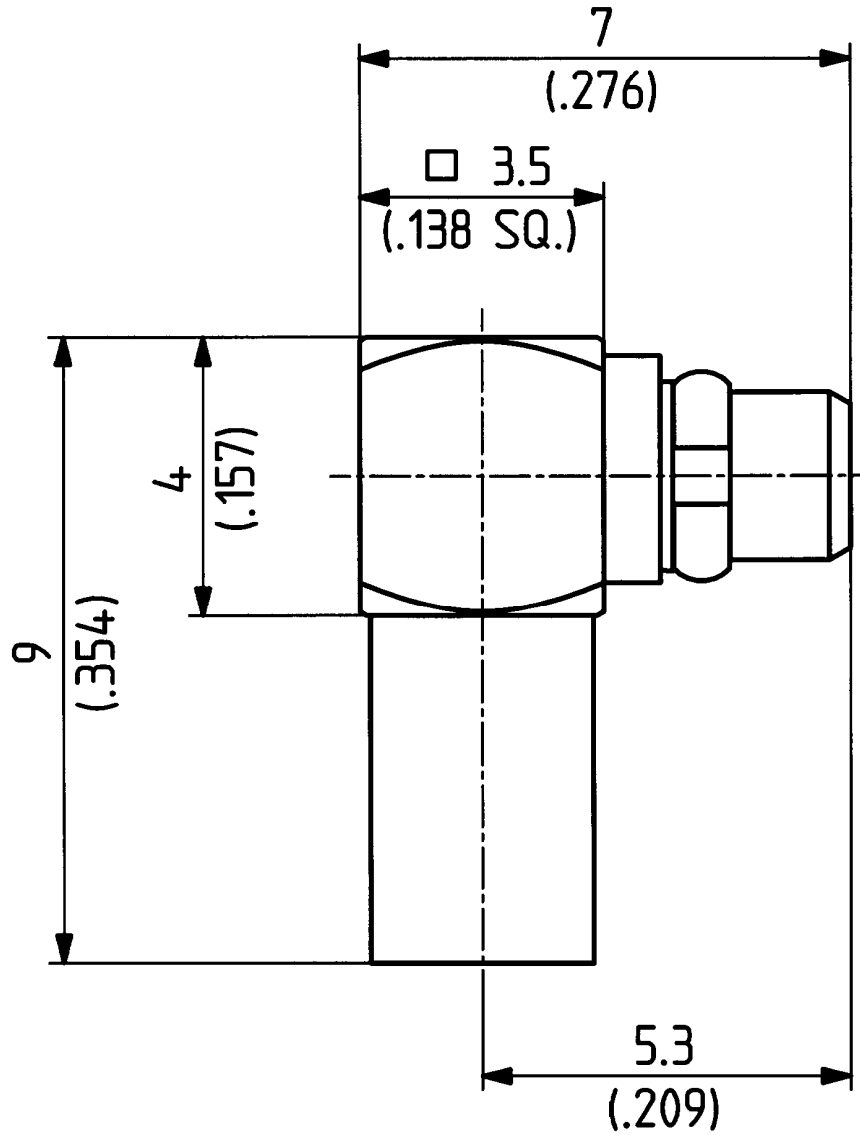

	date	sign
drawn	07.04.00	4726/Bom
checked	10.4.00	4728 / F.B.
approved	10.4.00	4728 / F.B.

- 16 MMCX-50-1-2
- 16 MMCX-50-1-4
- 16 MMCX-50-2-1

H+S 701 448.05

scale

10 : 1

HUBER + SUHNER RFX

dimensions in mm

drawing number

4.13.18545_1

OZ drawing :

Index

d