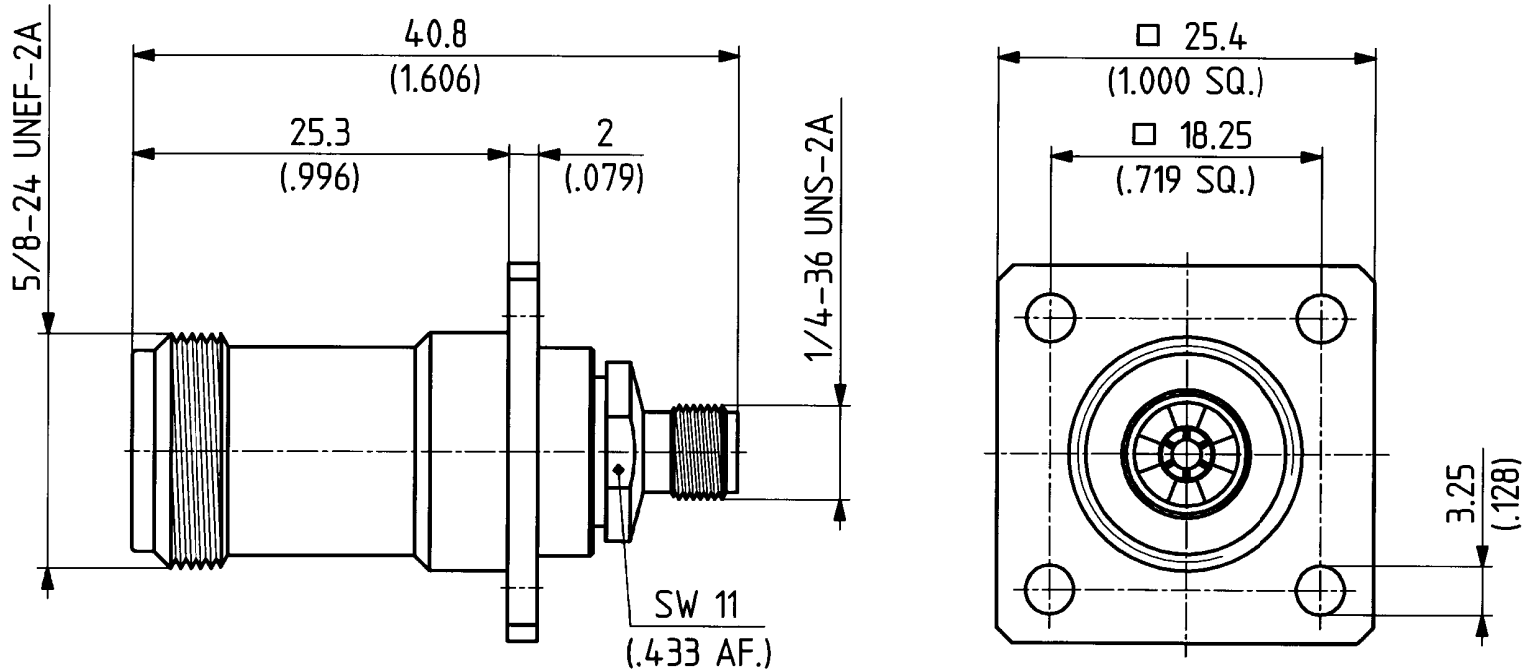

type : 37 N-SMA-50-51

	date	sign
drawn	10.07.00	4726/Bom
checked	11.7.00	4728/1/B.S.
approved	11.7.00	4729/1/B.S.

scale
3 : 1

dimensions in mm

HUBER + SUHNER RFX

OZ drawing :

drawing number
3.13.33333_1

index
a