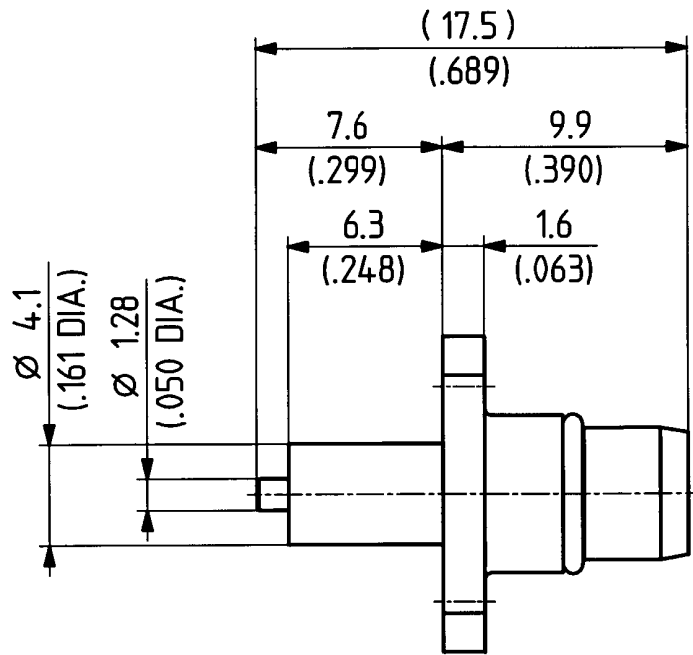

	date	sign
drawn	05.04.00	4726/Bom
checked	11.04.00	4778 / JWB
approved	11.04.00	4778 / JWB

type : 13 BMA-50-0-13

scale
5 : 1

dimensions in mm

HUBER + SUHNER RFX

OZ drawing :

drawing number

3.13.32746_1