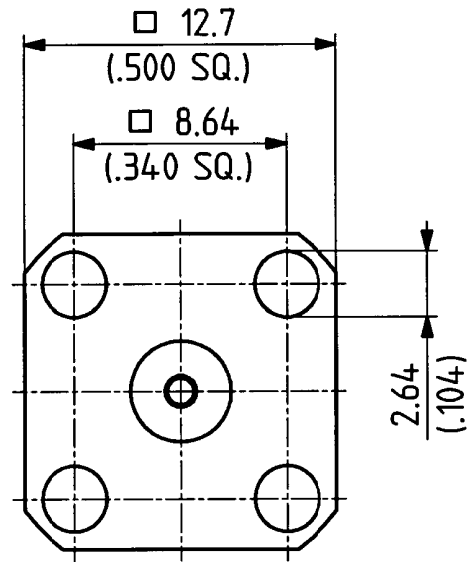

	date	sign
drawn	05.04.00	4726/Bom
checked	11.04.00	4778 / JWB
approved	11.04.00	4778 / JWB

type : 13 BMA-50-0-13

scale
5 : 1

dimensions in mm

HUBER + SUHNER RFX

OZ drawing :

drawing number

3.13.32746_1