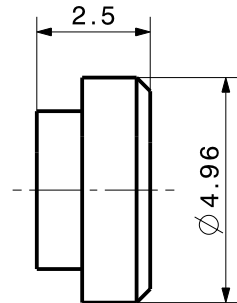

Cable shortening dimension

HEX. 6.3

HEX. 8

HEX. 8

REF.

type / Typ: 11_SK-50-2-60

⊕ dimensions in millimeter [mm]

part no. / Teile Nr.: PRO-00154837 B sheet/Blatt