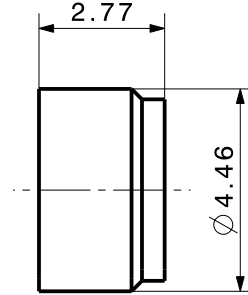

Cable shortening dimension

HEX. 6.3

HEX. 8

HEX. 8

REF.

type / Typ: 11_SK-50-2-60

⊕ dimensions in millimeter [mm]

part no. / Teile Nr.: PRO-00154837 B sheet/Blatt