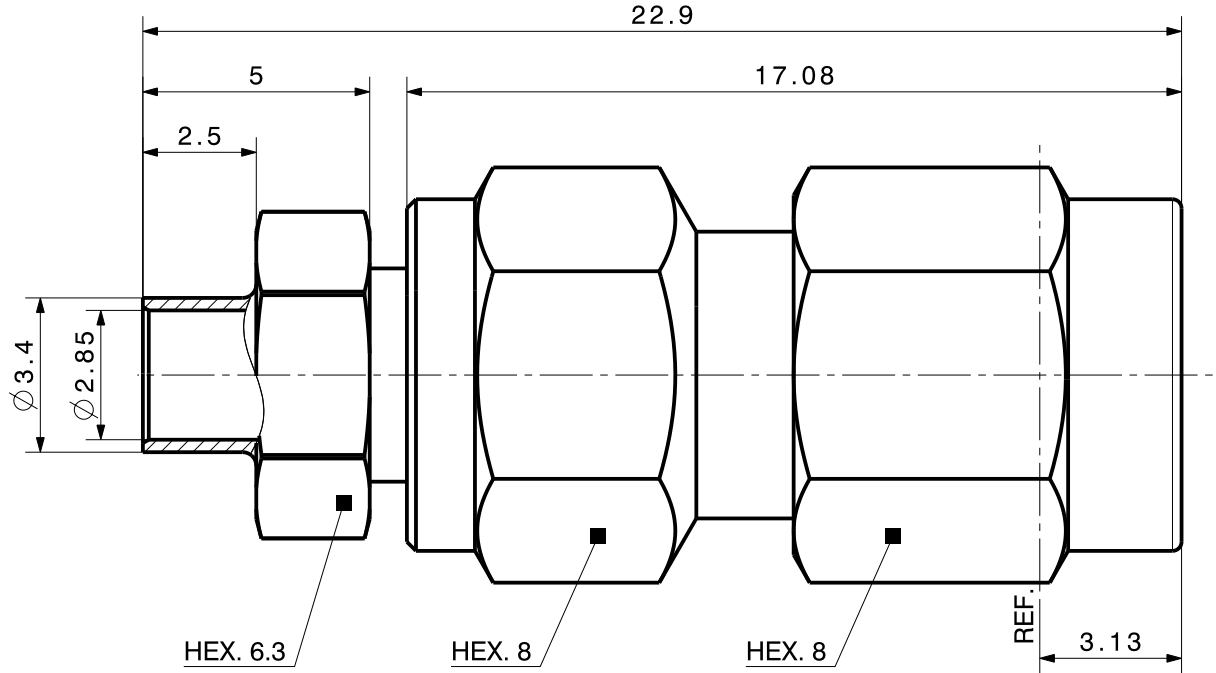

Cable shortening dimension

HEX. 6.3

HEX. 8

HEX. 8

REF.

type / Typ: 11_SK-50-2-60

⊕ dimensions in millimeter [mm]

part no. / Teile Nr.: PRO-00154837 B sheet/Blatt