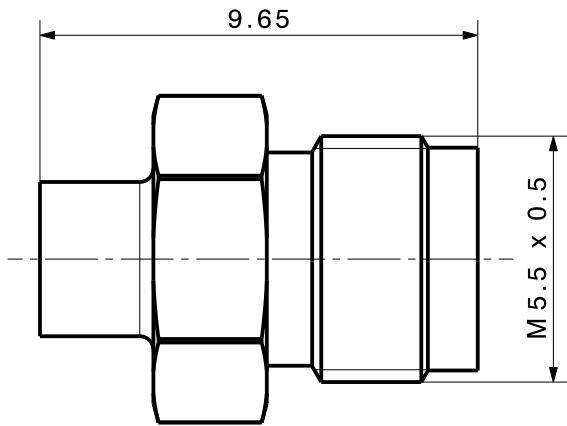

Cable shortening dimension

HEX. 6.3

HEX. 8

HEX. 8

REF.

type / Typ: 11_SK-50-2-60

⊕ dimensions in millimeter [mm]

part no. / Teile Nr.: PRO-00154837 B sheet/Blatt