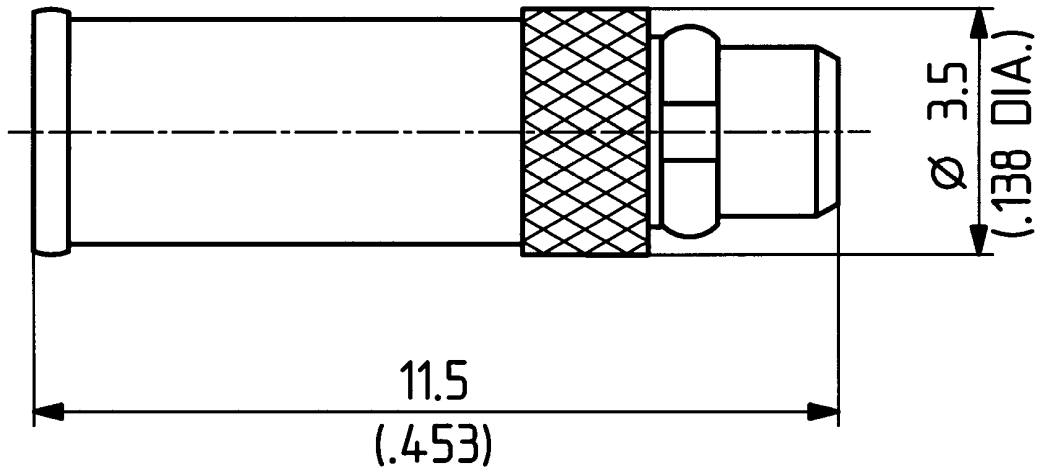

	date	sign
drawn	07.04.00	4726/Bom
checked	10.4.00	4727 JRB
approved	10.4.00	4728 JRB

- 11 MMCX-50-1-2
- 11 MMCX-50-1-3
- 11 MMCX-50-2-1

H+S 701 448.05

scale

10 : 1

HUBER + SUHNER RFX

dimensions in mm

drawing number