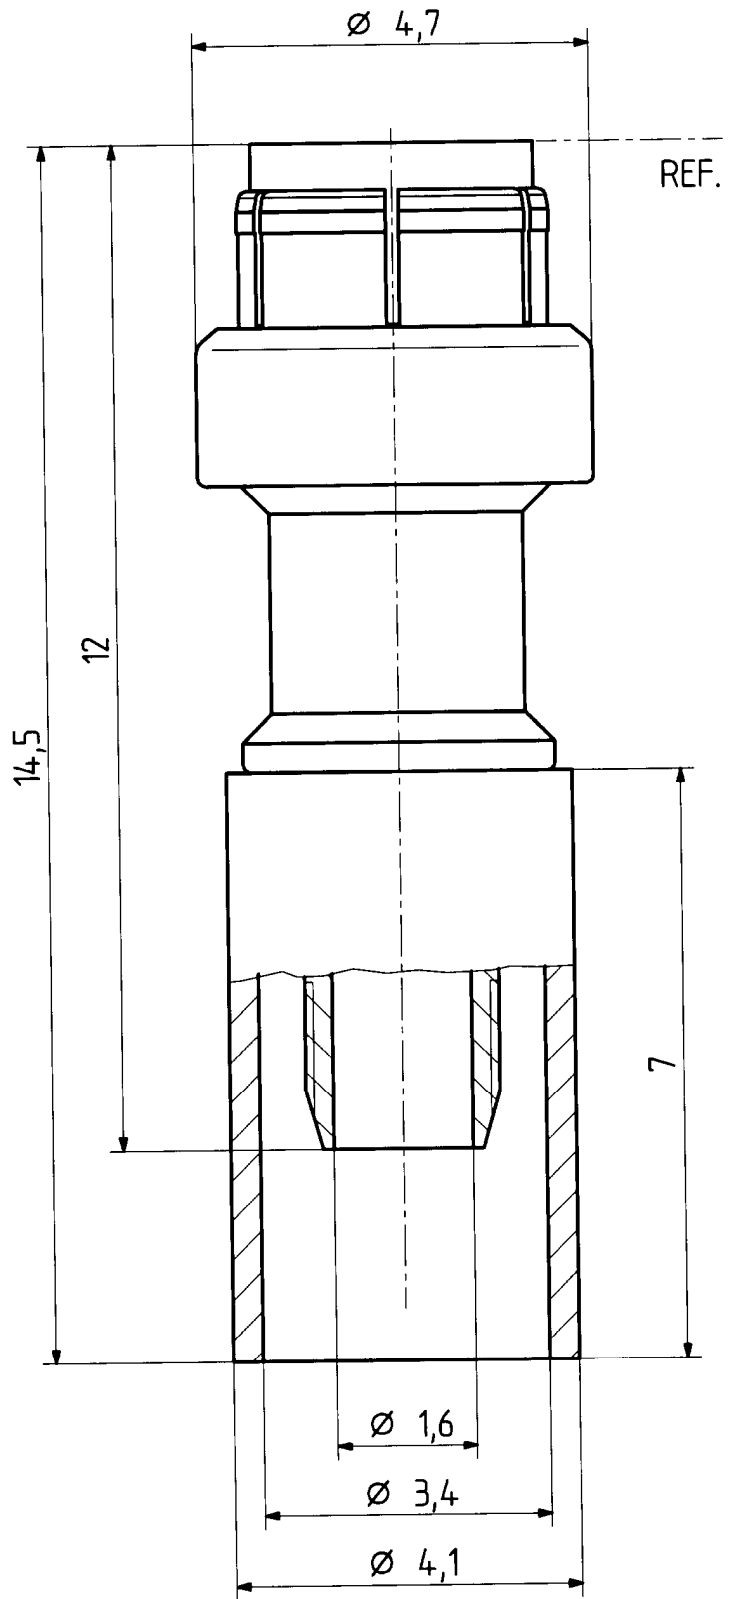

type : 11 MMBX-50-2-2

	date	sign
drawn	07.09.99	4788/STM
checked	24.09.99	4587/LL
approved	8.10.99	4587/LL

cable shortening dimension

scale 1.5:1

scale

12:1

HUBER + SUHNER RFX

dimensions in mm

drawing number

4.13.31840

Index

a

OZ drawing :