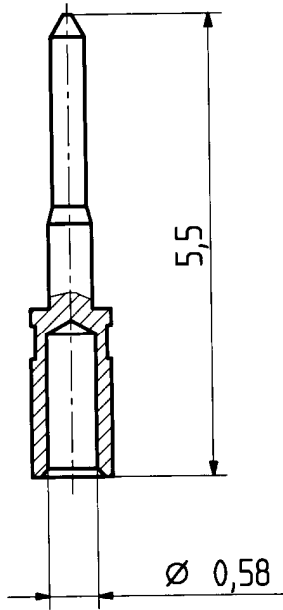

type : 11 MMBX-50-2-2

	date	sign
drawn	07.09.99	4788/STM
checked	24.09.99	4587/LL
approved	8.10.99	4587/LL

cable shortening dimension

scale 1.5:1

scale

12:1

HUBER + SUHNER RFX

dimensions in mm

drawing number

4.13.31840

Index

a

OZ drawing :