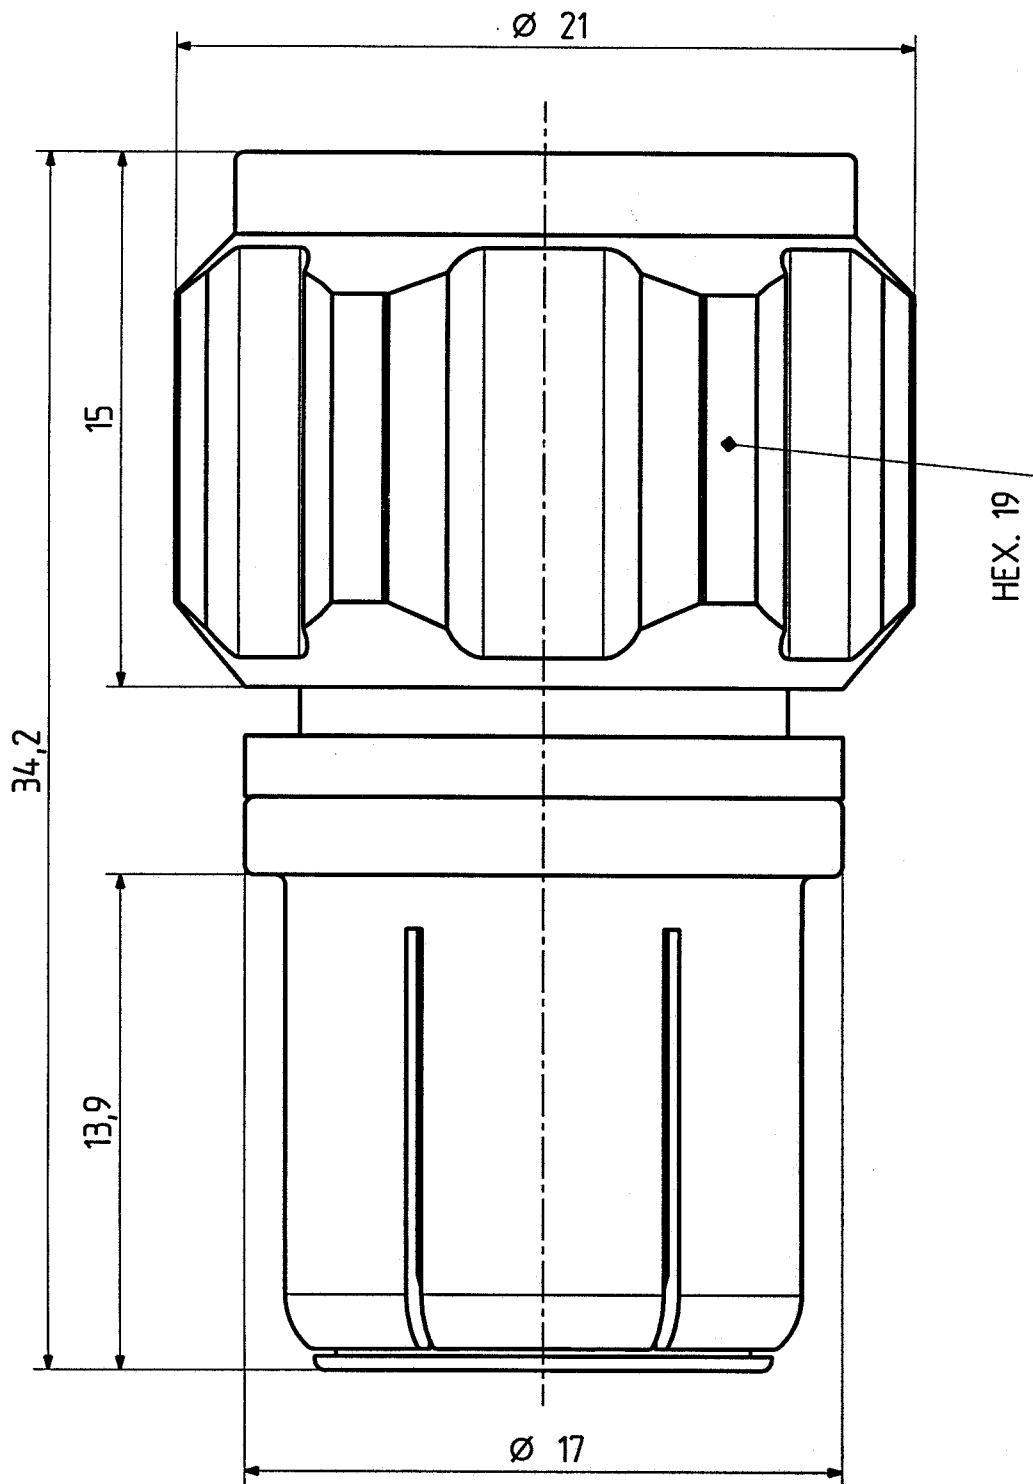

	date	sign
drawn	06.08.99	4515/H.G.
checked	10.8.99	4524
approved	10.8.99	4324

H-S 701 448.05

scale

5:1

HUBER + SUHNER RFX

drawing number

4.13.32237

Index

a

dimensions in mm

OZ drawing : OZ.99.4.13.0703